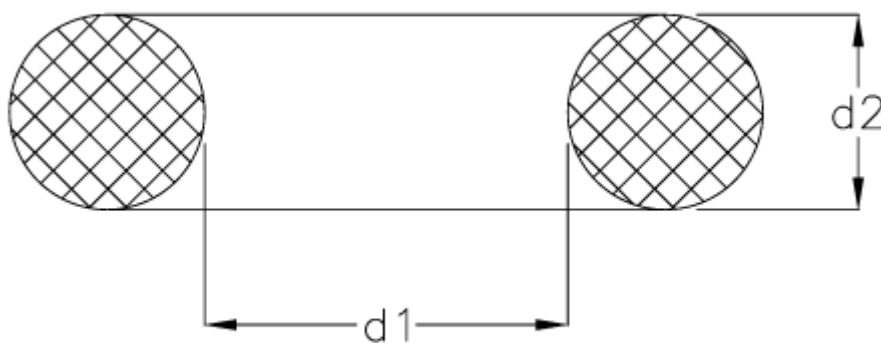

Data Sheet

Article number: 159004000200000

Description: KLEE O-ring 4x2 NBR70 black

Measures

$d1 = 4.00$

$d2 = 2.00$

Size = 4 x 2